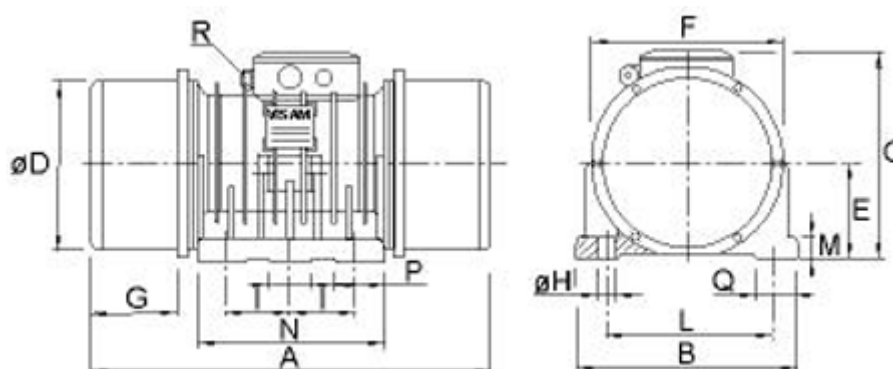

# Data Sheet

Article number: 310101880006100

Description: Vibrator motor SPV 69.0 C 1400kgcm  
1000 o/m 7800kg 7kW 3x230-400V 50hz

## Measures

A = 838	L = 320
B = 390	M = 45
C = 414	N = 370
d = 345	Number H = 6
E = 192	P = 115
G = 203	Q = 75
H = 29	R = M25x1,5 + M16x1,5TH
I = 115	